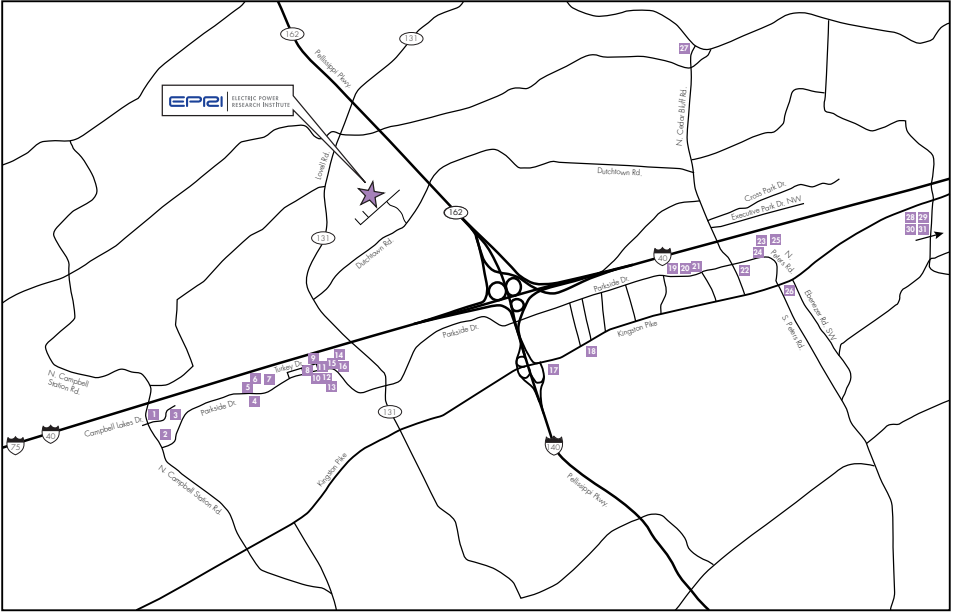

Knoxville Area Restaurant Map